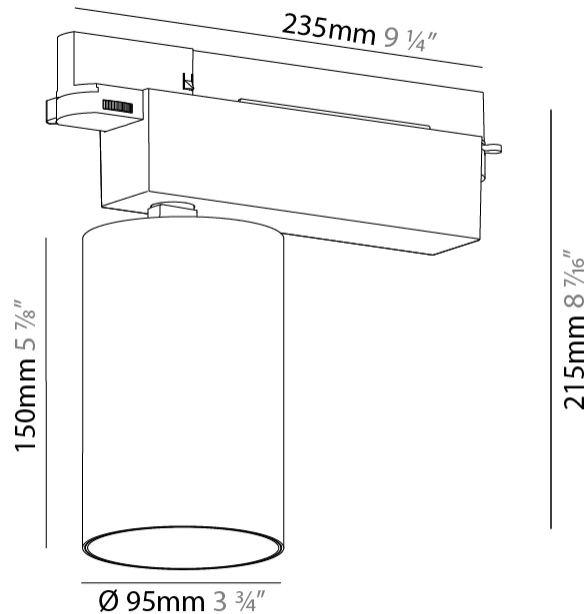

GENERAL

Series: Centriq
Subseries: Centriq 95
Brand: Prolicht
Division: Architectural
Mounting Type: Track
Mounting Location: Ceiling
Subcategory: Spots

PHYSICAL

Shape: Cylinder
Diameter (mm): 95
Diameter (in): 3 ¾
Length (mm): 235
Length (in): 9 ¼
Height (mm): 150
Height (in): 5 7/8
Light Distribution: Adjustable / Direct
Weight (kg): 1.4
Weight (lbs): 3.08
Fixture Finish: SSR / BKV / CWI / CRY / HAB / UFT / ITA / RUA / FTG / MYG / LOD / PUS / FRO / FUP / KIA / POP / BLS / SPG / MEY / GOH / GUM / CHC / COM / ABZ / JAG / OBR / MOS / ROR
Fixture Material: Aluminum

ELECTRICAL

Lamp Type: LED (Zhaga Standard)
Input Wattage (W): 12/ 15
Total Output Wattage (W): 10.8 / 13.5
Dimming: Tri-Mode (Non-Dimming and Phase Dimming (120Vac only) and 0-10V Dimming)
Driver Included: Yes
Driver Location: Integrated
Driver Type: Constant Current - Universal
Driver Class: Class 2
Input Voltage (V): 120 - 277
Constant Current (MA): 350

LED

Number of LEDs: 1
Color Temperature (°K): 2700 / 3000 / 3500 / 4000
Max. Delivered Lumen (lm): 830 / 930 / 1009 / 1030
Nominal Lumen (lm): 960 / 1070 / 1157 / 1180
CRI: >90 CRI
Lamp Life (hrs): 50000
Upon Request: Special Color Temperature Special Led

OPTICAL

Beam Angle: 8
Adjustability: Rotational 340°; Tilt 90°
Upon Request: Special Beam Angles

RATINGS AND CERTIFICATIONS

Certified By: Certified for North American Standards
IP rating: IP20